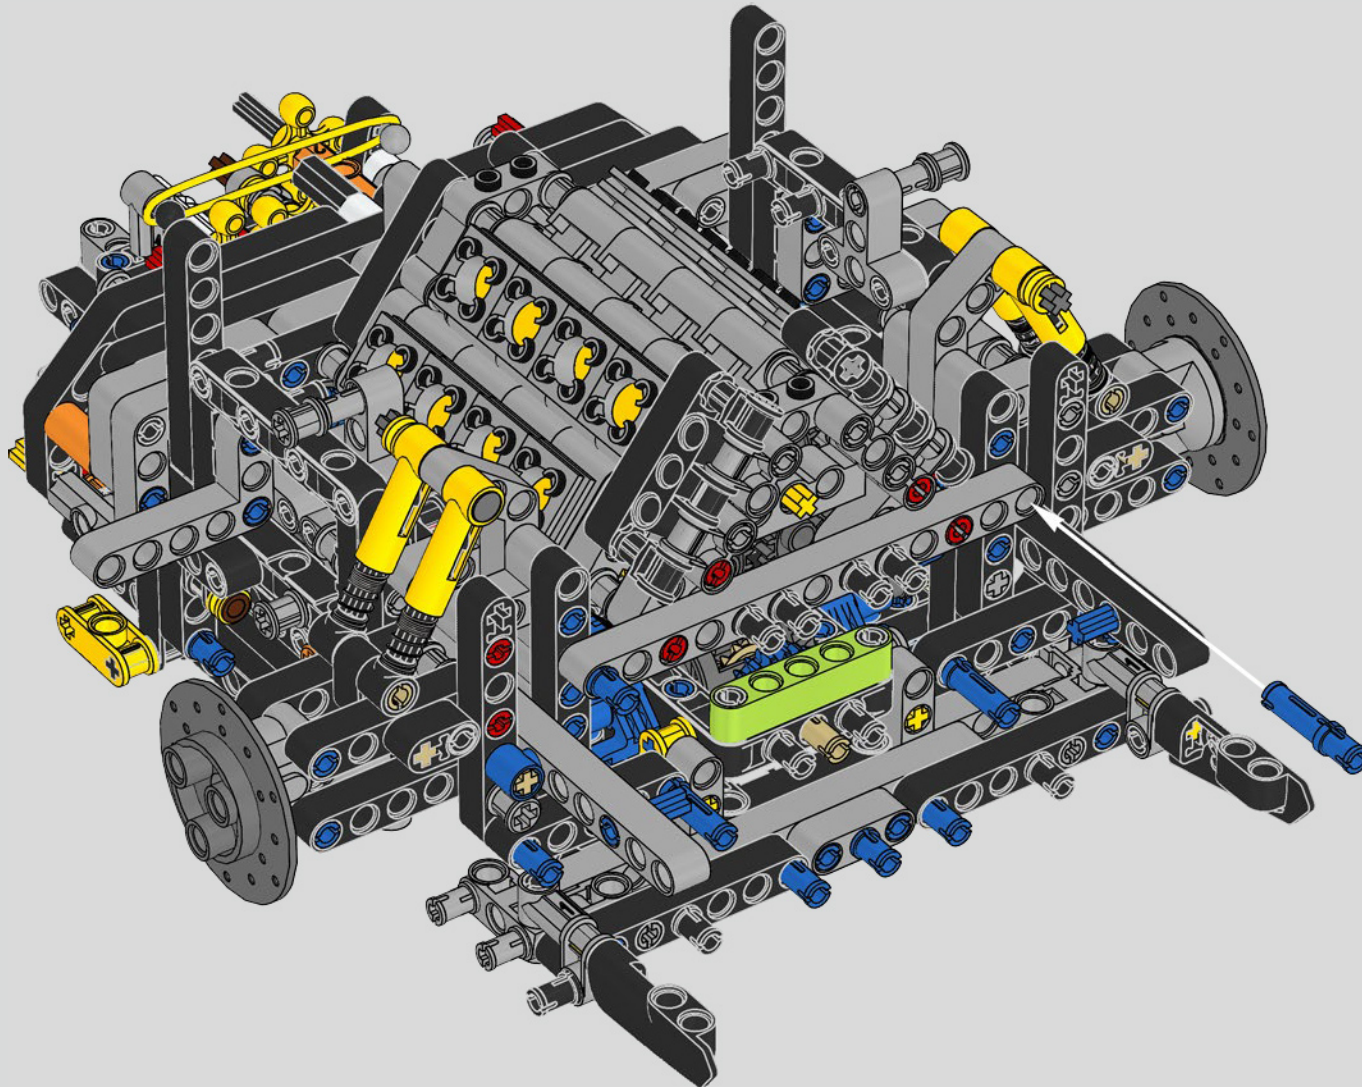

192

193

194

195

196

197

198

199

## Podcast Episode 5 // The Marriage Process

The high point of the Chiron chassis assembly is called "the marriage". This is the moment at which the full carbon fibre monocoque and the rear-end containing the engine and the gearbox come together. It was important to reproduce this critical process in our LEGO® Technic model.