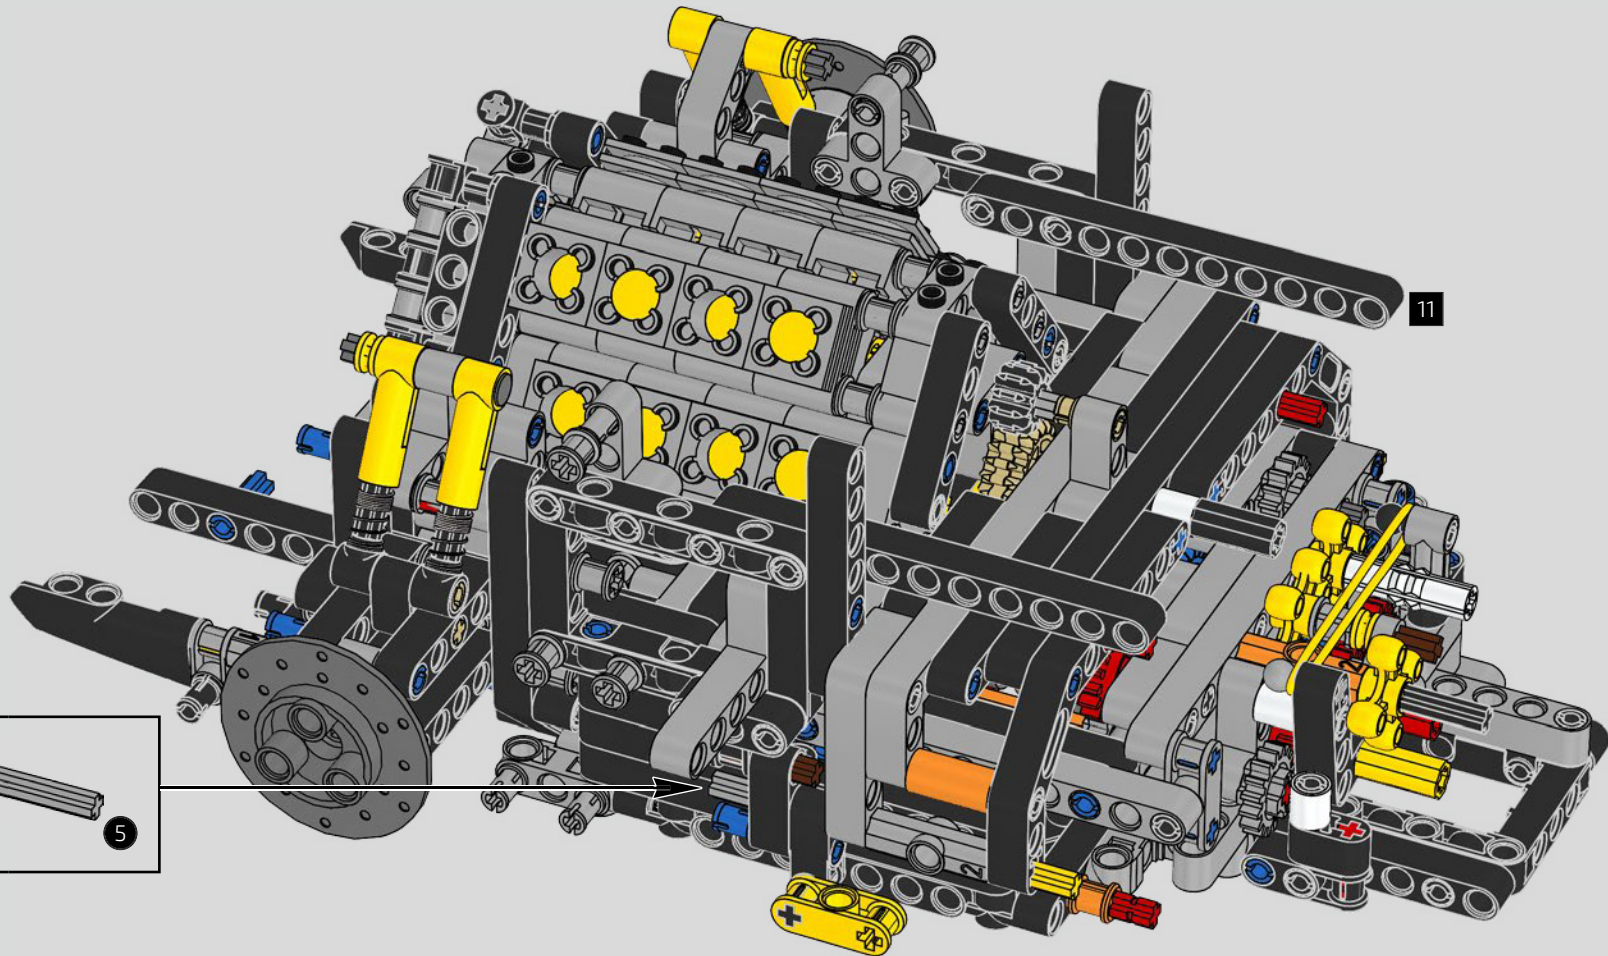

192

193

194

195

196

197

198

199

## Podcast Episode 5 // The Marriage Process

The high point of the Chiron chassis assembly is called "the marriage". This is the moment at which the full carbon fibre monocoque and the rear-end containing the engine and the gearbox come together. It was important to reproduce this critical process in our LEGO® Technic model.