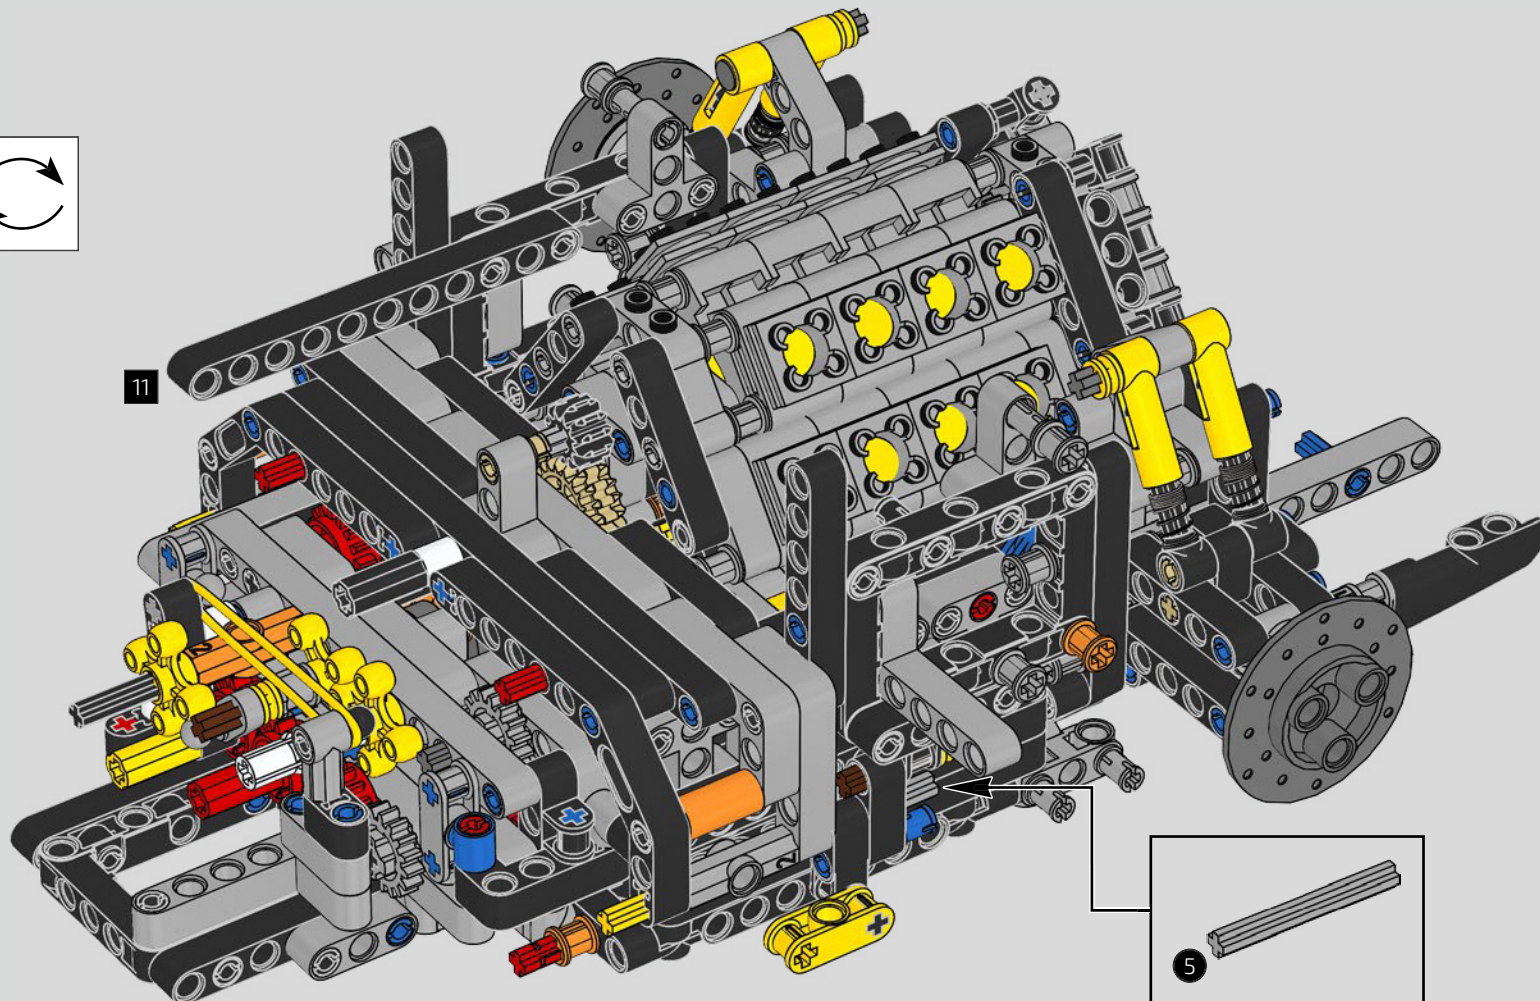

192

193

194

195

196

197

198

199

## Podcast Episode 5 // The Marriage Process

The high point of the Chiron chassis assembly is called "the marriage". This is the moment at which the full carbon fibre monocoque and the rear-end containing the engine and the gearbox come together. It was important to reproduce this critical process in our LEGO® Technic model.