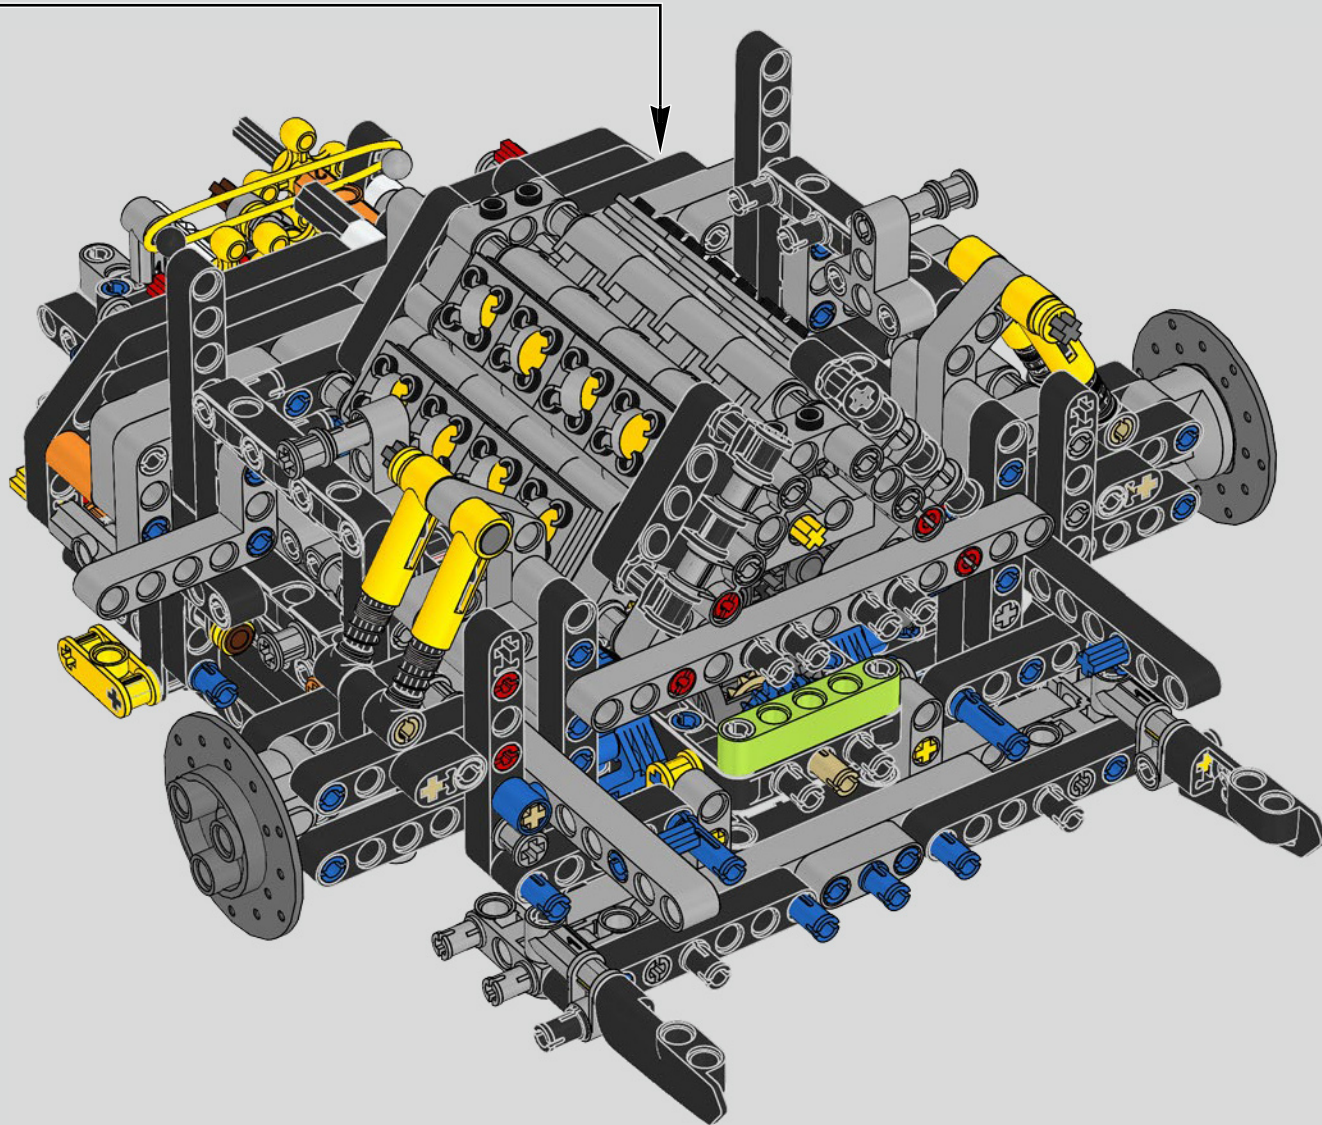

192

193

194

195

196

197

198

199

## Podcast Episode 5 // The Marriage Process

The high point of the Chiron chassis assembly is called "the marriage". This is the moment at which the full carbon fibre monocoque and the rear-end containing the engine and the gearbox come together. It was important to reproduce this critical process in our LEGO® Technic model.