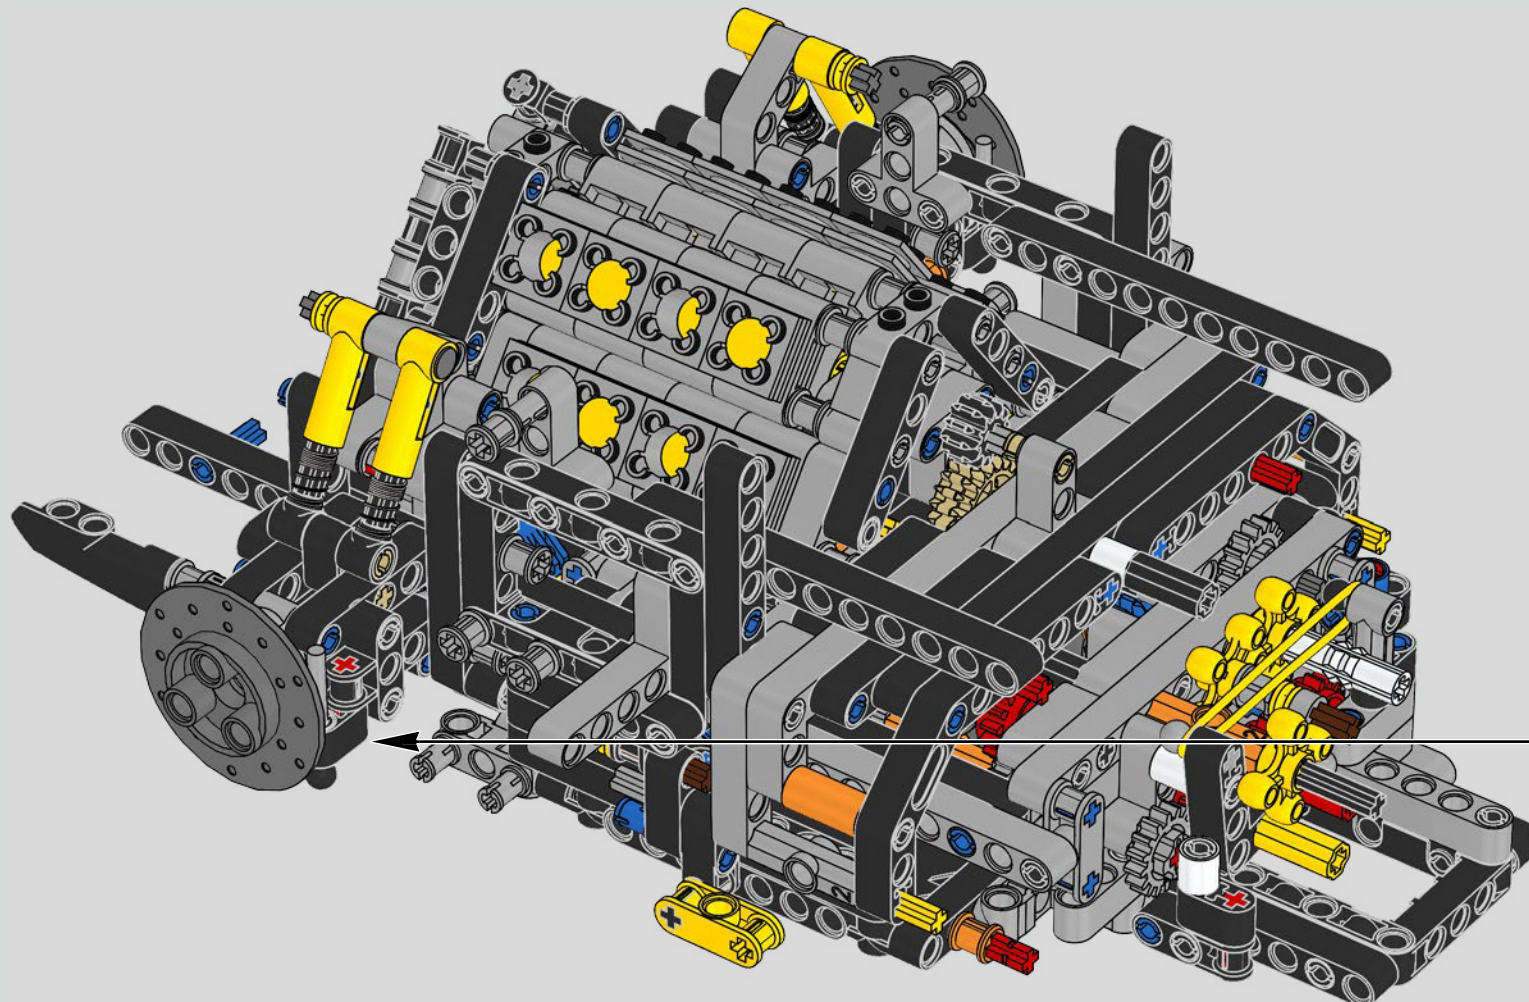

192

193

194

195

196

197

198

199

## Podcast Episode 5 // The Marriage Process

The high point of the Chiron chassis assembly is called "the marriage". This is the moment at which the full carbon fibre monocoque and the rear-end containing the engine and the gearbox come together. It was important to reproduce this critical process in our LEGO® Technic model.