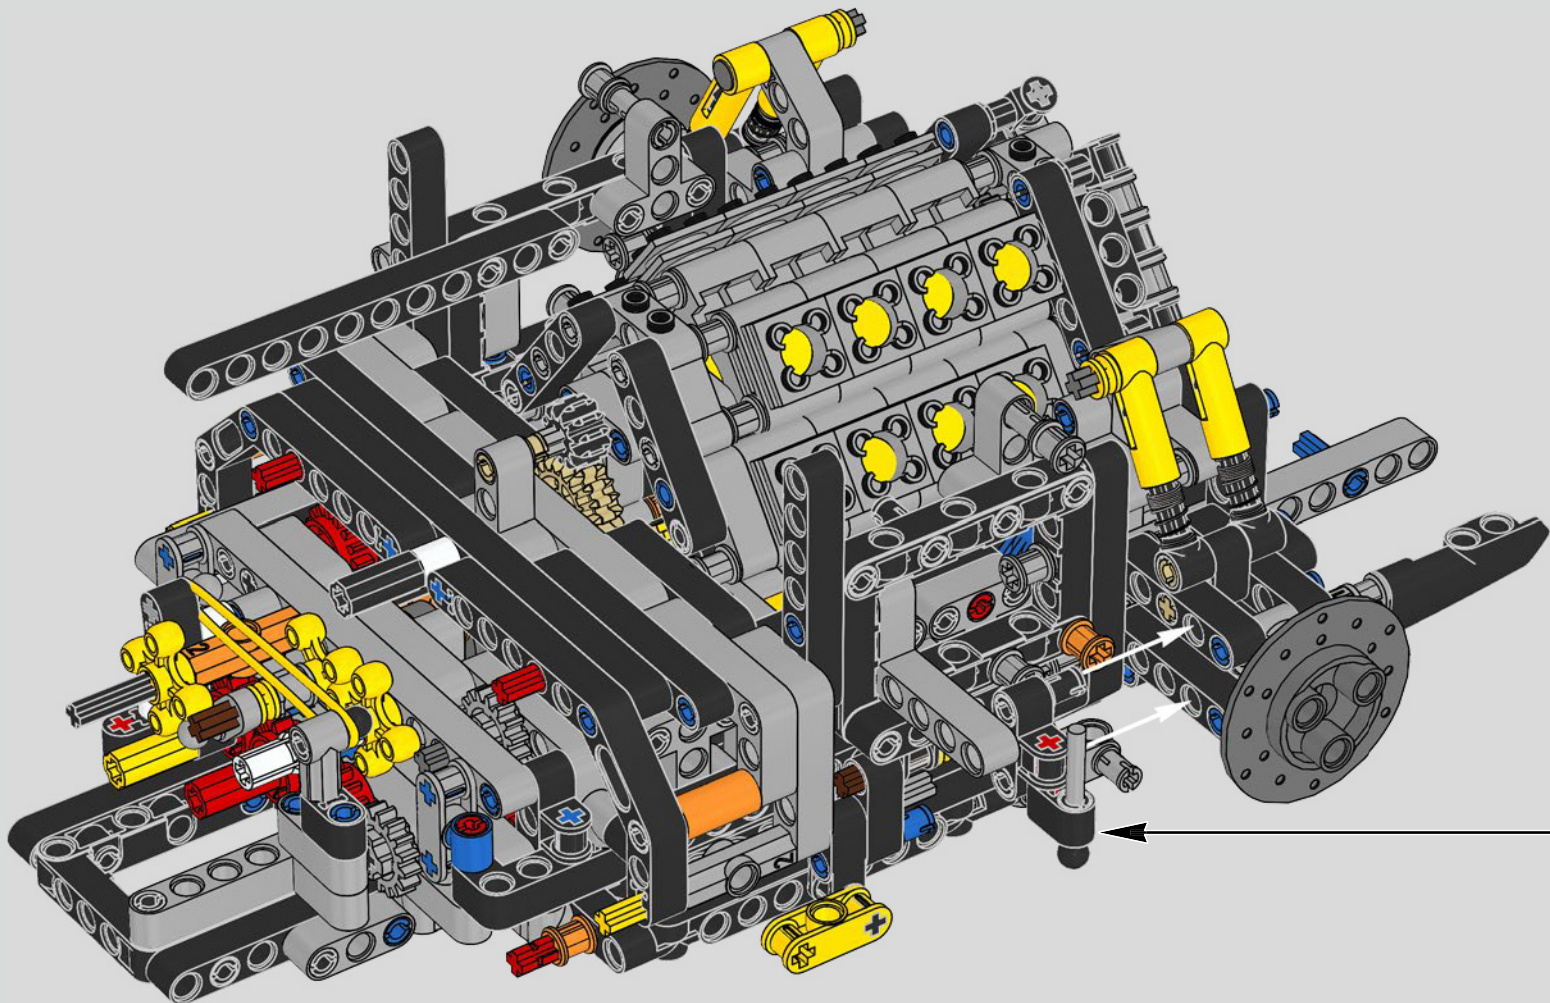

192

193

194

195

196

197

198

199

## Podcast Episode 5 // The Marriage Process

The high point of the Chiron chassis assembly is called "the marriage". This is the moment at which the full carbon fibre monocoque and the rear-end containing the engine and the gearbox come together. It was important to reproduce this critical process in our LEGO® Technic model.